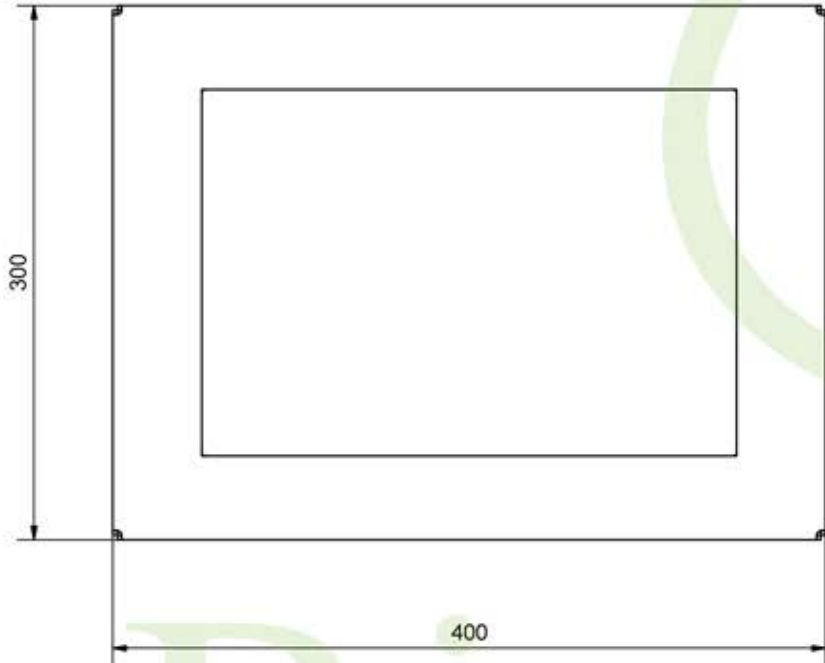

Fuego box for burner 2L - 2 qts - Technical drawing

Measures are in mm

Product Dimensions

L 400 x H 100 x D 300 mm

L 15½" x H 4" x D 12"

Weight

3 kg / 6 lbs

Burner