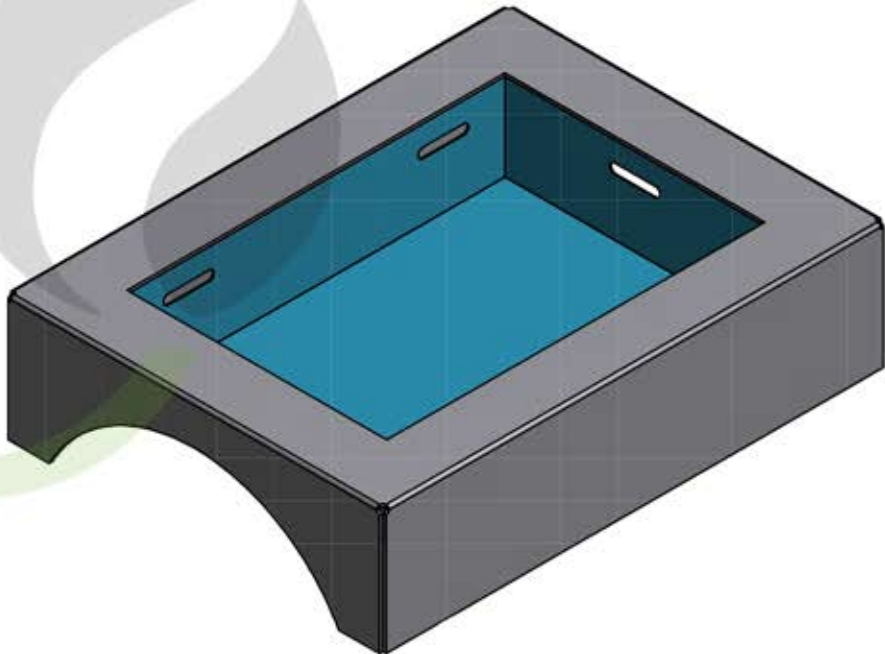

Fuego box for burner 2L - 2 qts - Technical drawing

Measures are in mm

Product Dimensions

L 400 x H 100 x D 300 mm

L 15½" x H 4" x D 12"

Weight

3 kg / 6 lbs

Burner